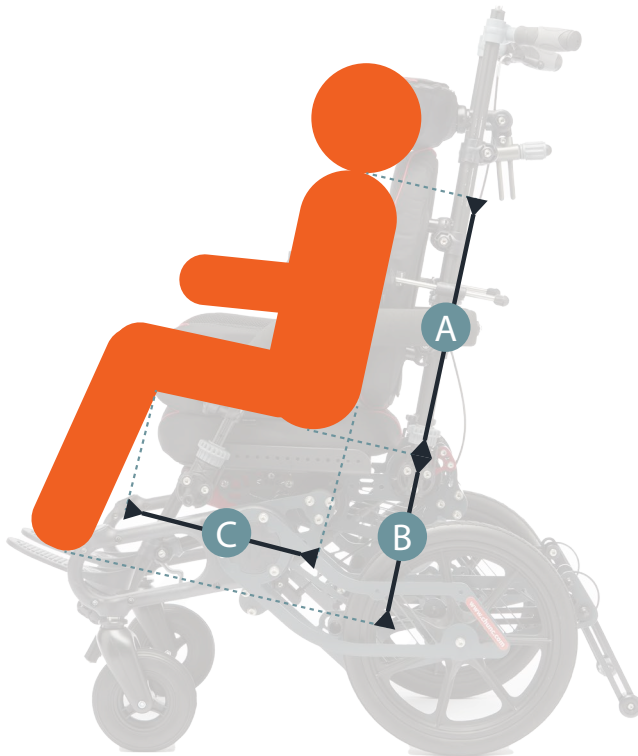

chunc one

Technical Data Sheet

Chair Dimensions and Sizing Guide

SPECIFICATION	XS	SMALL	MEDIUM	LARGE	EXTRA LARGE
Max User Mass	110kg	110kg	110kg	110kg	110kg
Seat Cushion Depth Range	30-35cm	35-40cm	40-45cm	45-50cm	50-55cm
Seat Width	30cm	35cm	40cm	45cm	50cm
Back Rest Height	40cm	45cm	51cm	57cm	62cm
Total Backrest Height Growth	5cm	5cm	5cm	5cm	5cm
Backrest Width	25cm	30cm	31.5cm	35cm	48cm
Leg Rest Angle Range	80°-170°	80°-170°	80°-170°	80°-170°	80°-170°
Leg Rest Length Range	21-48cm	21-48cm	21-48cm	21-48cm	21-48cm
Back Rest Recline Angle Range	90-180°	90-180°	90-180°	90-180°	90-180°
Tilt in Space	+3° to -45°	+3° to -45°	+3° to -45°	+3° to -45°	+3° to -45°

XS		
A	36-44cm	(14-17 in)
B	21-43cm	(8-17 in)
C	20-30cm	(8-12 in)
D	15-26cm	(6-10 in)

S		
A	42-52cm	(17-20 in)
B	21-43cm	(8-17 in)
C	25-35cm	(10-14 in)
D	20-31cm	(8-12 in)

M		
A	48-60cm	(19-24 in)
B	21-43cm	(8-17 in)
C	30-40cm	(12-16 in)
D	25-36cm	(7-14 in)

L		
A	54-66cm	(21-26 in)
B	21-48cm	(8-19 in)
C	35-45cm	(14-18 in)
D	30-41cm	(12-16 in)

XL		
A	60-74cm	24"- 29"
B	21-53cm	8"- 21"
C	40-50cm	15"- 20"
D	35-46cm	14" - 18"